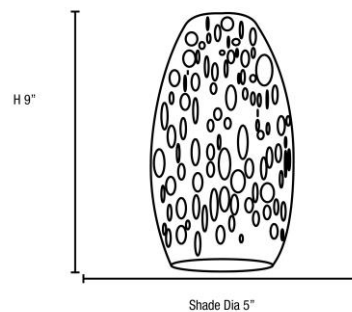

FIXTURE	BACKPLATE / CANOPY
Length:	Length
Width:	Width:
Diameter	Diameter:
Height: 9"	Height: 1.25"
Extension:	
Overall Height: 11-150"	

TECHNICAL SPECIFICATIONS

SPECIFICATIONS

Frame Material: Metal
Diffuser Material: Glass
Lamping Type: E-26 (Incandescent) Jbox: Standard
Lamping Base: E-26 Lamp Wattage: 100 W
Lamp Quantity: 1 Total Wattage: 100 W
Voltage: 120v Lamps Included: No

Additional Notes:

Brushed steel finish paired with 12 feet of clear cord

Project Name: _____

Location: _____

Type: _____

Quantity: _____

Notes:

LINE DRAWING